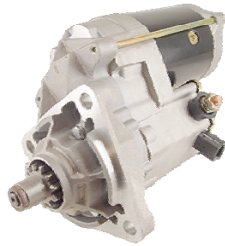

Isuzu Medium Truck-Denso OSGR Type
for
EVR, FRR, FSR, FTR, FVR, NPR, NQR, NRR Series use

16881
Denso OSGR
12V, CW, 3.0kw, 11 Teeth
Gear Size: 40mm Gear OD
For: NPR, NRR, EVR, FSR, FTR,
FVR Series
Lester: 16881
PIC: 190-803
OE: 128000-049
Note:

17306
Denso OSGR
12V, CW, 2.5kw, 11 Teeth
Gear Size: 40mm Gear OD
For: EVR, FVR Series
Lester: 17396
PIC: 190-823
OE: 128000-247
Note:

18136
Denso OSGR
12V, CW, 3.0kw, 11 Teeth
Gear Size: 40mm Gear OD
For: EVR, FRR, FSR, FTR, FVR
Series
Lester: 18136
PIC: 190-819
OE: 228000-280
Note:

**No Photo
Available**

18555
Denso OSGR
12V, CW, 3.0kw, 11 Teeth
Gear Size: 40mm Gear OD
For: NRR, Series
Lester: 18555
PIC: 190-6065
OE: 128000-787
Note:

18500
Denso OSGR
12V, **CCW**, 3.0kw, 11 Teeth
Gear Size: 40mm Gear OD
For: NPR, NQR Series
Lester: 18500
PIC: 190-6061
OE: 228000-818
Note:

18407
Denso OSGR
12V, **CCW**, 3.0kw, 11 Teeth
Gear Size: 40mm Gear OD
For: NPR, NQR, Series
Lester: 18407
PIC: 190-6054
OE: 228000-700
Note:

**No Photo
Available**

6449
Denso OSGR
12V, CW, 3.0kw, 11 Teeth
Gear Size: 40mm Gear OD
For: NRR, Series
Lester: 18555
PIC: 190-6065
OE: 128000-787
Note: