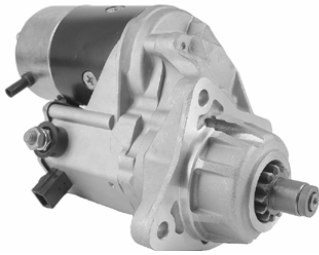

## Replacement Unit for Denso OSGR Diesel Engine-12V, 2.5kw

**17548**

**Denso OSGR**  
**12V, CW, 2.5kw, 13 Teeth**  
**Gear Size:** 39.5mm OD, 36mm OAL  
**Replace:**  
**Lester:** 17548  
**PIC:** 190-799  
**OE:** 228000-2292  
**Note:**

**No Photo**

**Available**

**18937**

**Denso OSGR**  
**12V, CW, 2.5kw, 13 Teeth**  
**Gear Size:** 39.7mm OD, 36mm OAL  
**Replace:**  
**Lester:** 18937  
**PIC:** 190-799  
**OE:** 228000-638  
**Note:**

## Replacement Unit for Denso OSGR Diesel Engine-12V, 2.7kw

**16990**  
**Denso OSGR**  
 12V, CW, 2.7kw, 13 Teeth  
 Gear Size: 39.2mm OD, 36mm OAL  
 Replace:  
 Lester: 16990  
 PIC: 190-801B  
 OE: 228000-1953  
 Note: **Passenger Side.**

## Replacement Unit for Denso OSGR Diesel Engine-12V, 4.0kw

**18997**  
**Denso OSGR**  
 12V, CW, 4.0kw, 10 Teeth  
 Gear Size: 40.3mm OD, 36mm OAL  
 Replace:  
 Lester: 18997  
 PIC: 1190-760  
 OE: 228000-7121  
 Note: **DE w/Ground Stud Hole.**