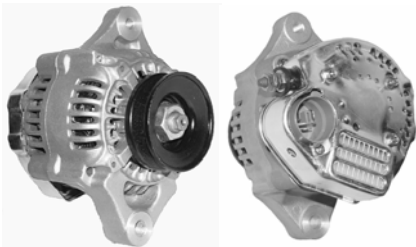

Replacement for Denso Small Alternators (93mm)

120801

12V, CW, 40 Amp, 1V Pulley
Regulator:
Type: IG-L
Replace: 100211-470
Lester: 12179
For: Kubota
PIC: 290-199A
Note: 121792 Reman

121791

12V, CW, 35 Amp, 1V Pulley
Regulator: 126000-0600, 126000-0760,
 126000-1160
Type: IG-L
Replace: 100211-167
Lester: 12179
For: Kubota
PIC: 290-199A
Note: 121792 Reman

121801

12V, CW, 40 Amp, 1V Pulley
Regulator: 126000-0970
Type: IG-L
Replace: 100211-166
Lester: 12180
For: Komatsu, Toyota Lift Truck
PIC: 290-209
Note: 121802 Reman

121871

12V, CW, 40 Amp, 1V Pulley
Regulator: 126000-7040
Replace: 100211-400
Type: S-IG-L
Lester: 12187
For: Toyota Lift Truck
PIC: 290-206
Note: 121872 Reman

121881

12V, CW, 40 Amp, 1V Pulley
Regulator: 126000-0970, 126000-1160
Type: IG-L
Replace: 100211-453
Lester: 12188
For: John Deere 675B Loader
PIC: 290-208
Note: 121882 Reman

121891

12V, CW, 40 Amp, 1V Pulley
Regulator: 126000-0600,
 126000-0760, 126000-1160
Type: IG-L
Replace: 100211-161, 100211-163,
 100211-164, 100211-469, 100211-
 248
Lester: 12189
For: Kubota, Daihatsu
PIC: 290-198, 290-439
Note: 121892 Reman

121901

12V, CW, 40 Amp, 1V Pulley
Regulator: 126000-0600,
 126000-0760, 126000-1160
Type: IG-L
Replace: 100211-452
Lester: 12190
For: Kubota
PIC: 290-199
Note: 121902 Reman

121971

12V, CW, 40 Amp, 1V Pulley
Regulator: 126000-0600,
 126000-0760, 126000-1160
Type: IG-L
Replace: 100211-449
Lester: 12197
For: Komatsu Fork Lift
PIC: 290-196
Note: 121972 Reman