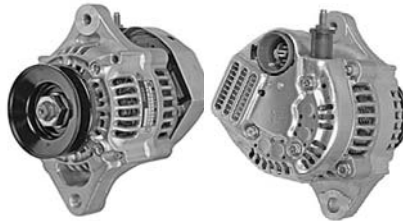

No Photo Available

100211-165

12V, CW, Amp, 1V Pulley
Regulator: 126000-0600, 126000-0760, 126000-1160
Type: IG-L
Replace: 100211-165
Lester:
For:
PIC: 290-198B
Note:

100211-467

12V, CW, 40 Amp, 1V Pulley
Regulator: 126000-0600, 126000-0760, 126000-1160
Type: IG-L
Replace: 10021-467
Lester:
For: Iseki
PIC: 290-208A
Note: