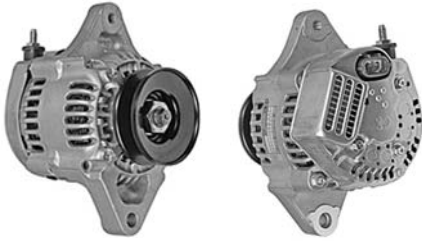

Replacement for Denso Small Alternators (93mm)

123561

12V, CW, 40 Amp, 1V Pulley
Regulator: 126000-1800
Type: P-IG-L
Replace: 101211-117
Lester: 12356
For: John Deere 4000 Tractors
PIC: 290-450
Note: 123562 Reman