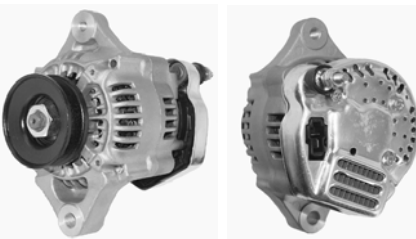

Replacement for Denso Small Alternators (93mm)

120801

12V, CW, 40 Amp, 1V Pulley
Regulator:
Type: IG-L
Replace: 100211-470
Lester: 12179
For: Kubota
PIC: 290-199A
Note: 121792 Reman

121791

12V, CW, 35 Amp, 1V Pulley
Regulator: 126000-0600, 126000-0760,
 126000-1160
Type: IG-L
Replace: 100211-167
Lester: 12179
For: Kubota
PIC: 290-199A
Note: 121792 Reman

121801

12V, CW, 40 Amp, 1V Pulley
Regulator: 126000-0970
Type: IG-L
Replace: 100211-166
Lester: 12180
For: Komatsu, Toyota Lift Truck
PIC: 290-209
Note: 121802 Reman

121871

12V, CW, 40 Amp, 1V Pulley
Regulator: 126000-7040
Replace: 100211-400
Type: S-IG-L
Lester: 12187
For: Toyota Lift Truck
PIC: 290-206
Note: 121872 Reman

121881

12V, CW, 40 Amp, 1V Pulley
Regulator: 126000-0970, 126000-1160
Type: IG-L
Replace: 100211-453
Lester: 12188
For: John Deere 675B Loader
PIC: 290-208
Note: 121882 Reman

121891

12V, CW, 40 Amp, 1V Pulley
Regulator: 126000-0600,
 126000-0760, 126000-1160
Type: IG-L
Replace: 100211-161, 100211-163,
 100211-164, 100211-469, 100211-
 248
Lester: 12189
For: Kubota, Daihatsu
PIC: 290-198, 290-439
Note: 121892 Reman

121901

12V, CW, 40 Amp, 1V Pulley
Regulator: 126000-0600,
 126000-0760, 126000-1160
Type: IG-L
Replace: 100211-452
Lester: 12190
For: Kubota
PIC: 290-199
Note: 121902 Reman

121971

12V, CW, 40 Amp, 1V Pulley
Regulator: 126000-0600,
 126000-0760, 126000-1160
Type: IG-L
Replace: 100211-449
Lester: 12197
For: Komatsu Fork Lift
PIC: 290-196
Note: 121972 Reman