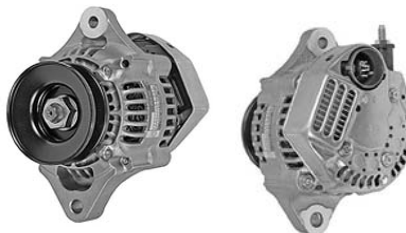

101211-124

12V, CW, 35 Amp, 1V Pulley
Regulator:
Type:
Replace: 101211-124
Lester:
For: John Deere Excavators
PIC: 290-5292
Note:

All OE company name and parts number are for reference use only.

Metro Auto Industrial Inc.
2128 Pomona Blvd. Pomona, CA 91768
Toll Free: 800-263-8761

Tel: (909) 629-2700 Fax: (909) 629-2721
e-mail: info@metroautinc.com
web: www.metroautoinc.com