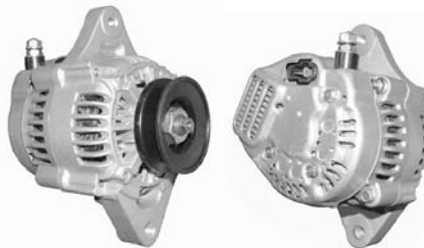

Replacement for Denso Small Alternators (93mm)

120801

12V, CW, 40 Amp, 1V Pulley
Regulator:
Type: IG-L
Replace: 100211-470
Lester: 12179
For: Kubota
PIC: 290-199A
Note: 121792 Reman

121791

12V, CW, 35 Amp, 1V Pulley
Regulator: 126000-0600, 126000-0760,
 126000-1160
Type: IG-L
Replace: 100211-167
Lester: 12179
For: Kubota
PIC: 290-199A
Note: 121792 Reman

121801

12V, CW, 40 Amp, 1V Pulley
Regulator: 126000-0970
Type: IG-L
Replace: 100211-166
Lester: 12180
For: Komatsu, Toyota Lift Truck
PIC: 290-209
Note: 121802 Reman

121871

12V, CW, 40 Amp, 1V Pulley
Regulator: 126000-7040
Replace: 100211-400
Type: S-IG-L
Lester: 12187
For: Toyota Lift Truck
PIC: 290-206
Note: 121872 Reman

121881

12V, CW, 40 Amp, 1V Pulley
Regulator: 126000-0970, 126000-1160
Type: IG-L
Replace: 100211-453
Lester: 12188
For: John Deere 675B Loader
PIC: 290-208
Note: 121882 Reman

121891

12V, CW, 40 Amp, 1V Pulley
Regulator: 126000-0600,
 126000-0760, 126000-1160
Type: IG-L
Replace: 100211-161, 100211-163,
 100211-164, 100211-469, 100211-
 248
Lester: 12189
For: Kubota, Daihatsu
PIC: 290-198, 290-439
Note: 121892 Reman

121901

12V, CW, 40 Amp, 1V Pulley
Regulator: 126000-0600,
 126000-0760, 126000-1160
Type: IG-L
Replace: 100211-452
Lester: 12190
For: Kubota
PIC: 290-199
Note: 121902 Reman

121971

12V, CW, 40 Amp, 1V Pulley
Regulator: 126000-0600,
 126000-0760, 126000-1160
Type: IG-L
Replace: 100211-449
Lester: 12197
For: Komatsu Fork Lift
PIC: 290-196
Note: 121972 Reman