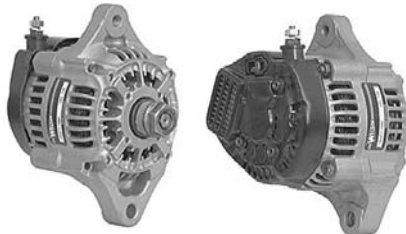

121991

12V, CW, 40 Amp, 1V Pulley
Regulator: 126000-0600,
 126000-0760, 126000-1160
Type: IG-L
Replace: 100211-465
Lester: 12199
For: Kubota
PIC: 290-193
Note: 121992 Reman

122021

12V, CW, 40 Amp, 1V Pulley
Regulator: 126000-1800
Type: P-IG-L
Replace: 100211-473
Lester: 12202
For: Kubota Engine D1105
PIC: 290-175
Note: 122022 Reman

122061

12V, CW, 40 Amp, 1V Pulley
Regulator: 126000-0600,
 126000-0760, 126000-1160
Type: IG-L
Replace: 101211-117
Lester: 12206
For: Kubota
PIC: 290-180
Note: 122062 Reman

122701

12V, CW, 40 Amp, 1V Pulley
Regulator: 126000-097, 126000-1160
Type: IG-L
Replace: 101211-117
Lester: 12207
For: Massey Ferguson; Isekinouki
PIC: 290-198A
Note: 122702 Reman