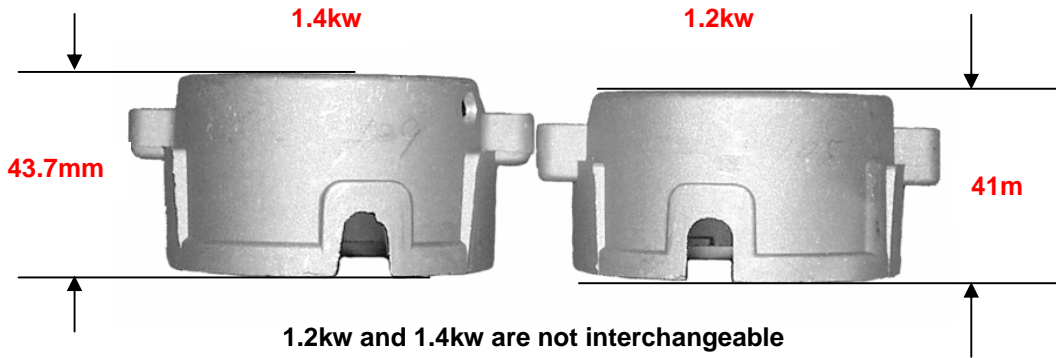

Nippondenso 1.2kw & 1.4kw difference (Silver Body)

CE Plate for Import Starter

Denso CE Frame

Metro#	Note	kw	Lester Used	Material Made	Ref#	Photo
52-82101	OSGR Early Type	1.0	16737, 16786, 16822, 16825, 16828, 16833, 16878, 16892, 16893, 16895, 17007, 17171, 17241, 17251, 17264, 17298, 17420, 17483, 17495, 17520, 17521, 17617, 17681, 17682	Steel		
52-82102	OSGR Early Type	1.0	16251, 16612, 16676, 16730, 16736, 16761, 16821, 16826, 16827, 16913, 17028, 17143, 17170, 17254, 17666	Steel		
52-82103	OSGR Gold Case	1.4	16248, 16251, 16578, 16586, 16600, 16674, 16696, 16739, 16759, 16760, 17100, 17116, 17117, 17189, 17533, 17373, 17547	Steel		
52-82104	OSGR Waffle Type	1.4	17020, 17084, 17523 Drain Tube Use 71-82502 or 71-82120	Aluminum		
52-82105	OSGR Silver type	1.2	17197 (short), 17465, 17784, 17893 Drain Tube use 71-82117	Aluminum		
52-82106	OSGR Waffle Type	1.4	16790, 17003, 17091 Drain Tube use 71-82502	Aluminum		
52-82107	OSGR Waffle Type	1.4	16829, 16978, 17297 Drain Tube use 71-82120	Aluminum		
52-82108	OSGR Waffle Type	1.4	16834, 16835, 17002, 17003, 17125, 17256 (waffle), 17523 Drain Tube use 71-82120	Aluminum		