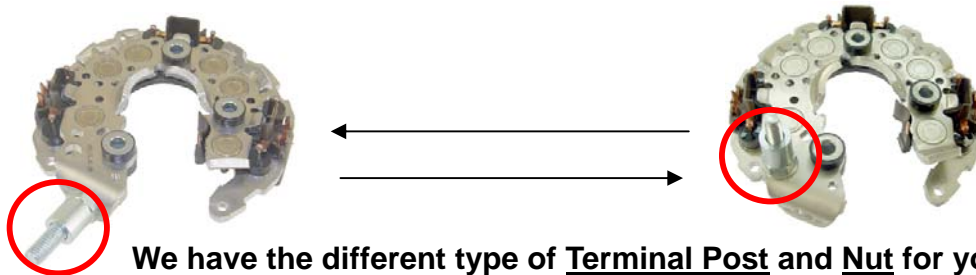

Denso Hair Pin Rectifier-Repair Kit

No-118

Metro#	Type	Size	
84-82050	M6x1.0	35mm OAL	
84-82051	M6x1.0	36.3mm OAL	
84-82052	M6x1.0	42.9mm OAL	
84-82053	M8x1.25	38.0mm OAL	
84-82054	M8x1.25	44.2mm OAL	
84-82055	M8x1.25	47.0mm OAL	
84-82056	M8x1.25	49.0mm OAL	

**Please call us
to get quote and
stock !!**

We have the different type of Terminal Post and Nut for you to swap

Metro#	Type	Length	OD	
85-82027	M6x1.0	17.65mm	11.8mm	
85-82028	M6x1.0	18.65mm	11.6mm	
85-82029	M6x1.0	21.50mm	12.9mm	
85-82026	M8x1.25	17.6mm	13.7mm	
85-82030	M8x1.25	25.05mm	13.65mm	
	M8x1.25	16.50mm	16.5mm	