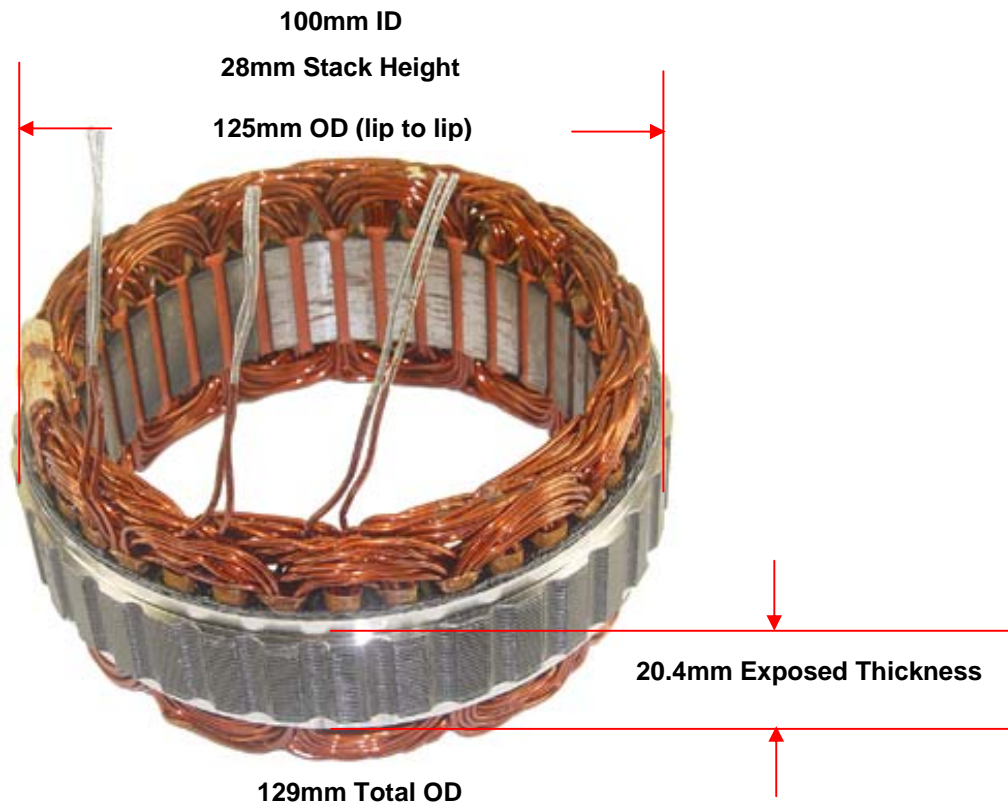

## **MITSUBISHI STATOR** CLEARANCE SALE !!

**12 Volt, 70 Amp**  
**3 Terminals (each has double wire)**

**Used on Lester: 13196, 13197, 13259, 13292, 13332,  
13434, 13701, 14427, 14428, 14431, 14432, 14436,  
14438, 14445, 14706, 14709, 14903, 14906, 14910,**