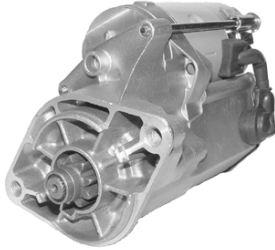

Overstock Sale

REMAN Unit

Limited Quantity Available

Price sale to last stock
No back order accepted

168212

Denso OSGR Starter
12V, 1.0kw, 9 Tooth, CW
OE: 028000-806, 028000-907
1983-1886 Toyota Camry
Lester: 16821

Ref: 190-166

\$30.95/ea (38 pcs in stock)

168232

Denso OSGR Starter
12V, 1.4kw, 9 Tooth, CW
OE: 028000-986
1981-90 Yoyota Cressida,
Supra
Lester: 16823
Ref: 190-155

\$32.95/ea (23 pcs in stock)

168252

Denso OSGR Starter
12V, 9 Tooth, CW, 1.0kw
OE: 028000-972, 128000-206
1987-91 Toyota Corolla
Lester: 16825

Ref: 190-164

\$30.95/ea (8 pcs in stock)

168292

Denso OSGR Starter
12V, 1.4kw, 9 Tooth, CW
OE: 128000-135
Lester: 16829
1985-89 Toyota Corolla

Ref: 190-165

\$32.95/ea (16 pcs in stock)

168332

Denso OSGR Starter
12V, 1.0kw, 9 Tooth, CW
OE: 028000-926
128000-344
Lester: 16833
1984-88 Toyota Van

Ref: 190-148

\$30.95/ea (17 pcs in stock)

168342

Denso OSGR Starter
12V, 1.4kw, 9 Tooth, CW
OE: 028000-938
128000-335
Lester: 16834
1984-88 Toyota Van

Ref: 190-160

\$32.95/ea (34 pcs in stock)

168372

Denso OSGR Starter
12V, 1.4kw, 9 Tooth, CW
OE: 028000-862
Lester: 16837